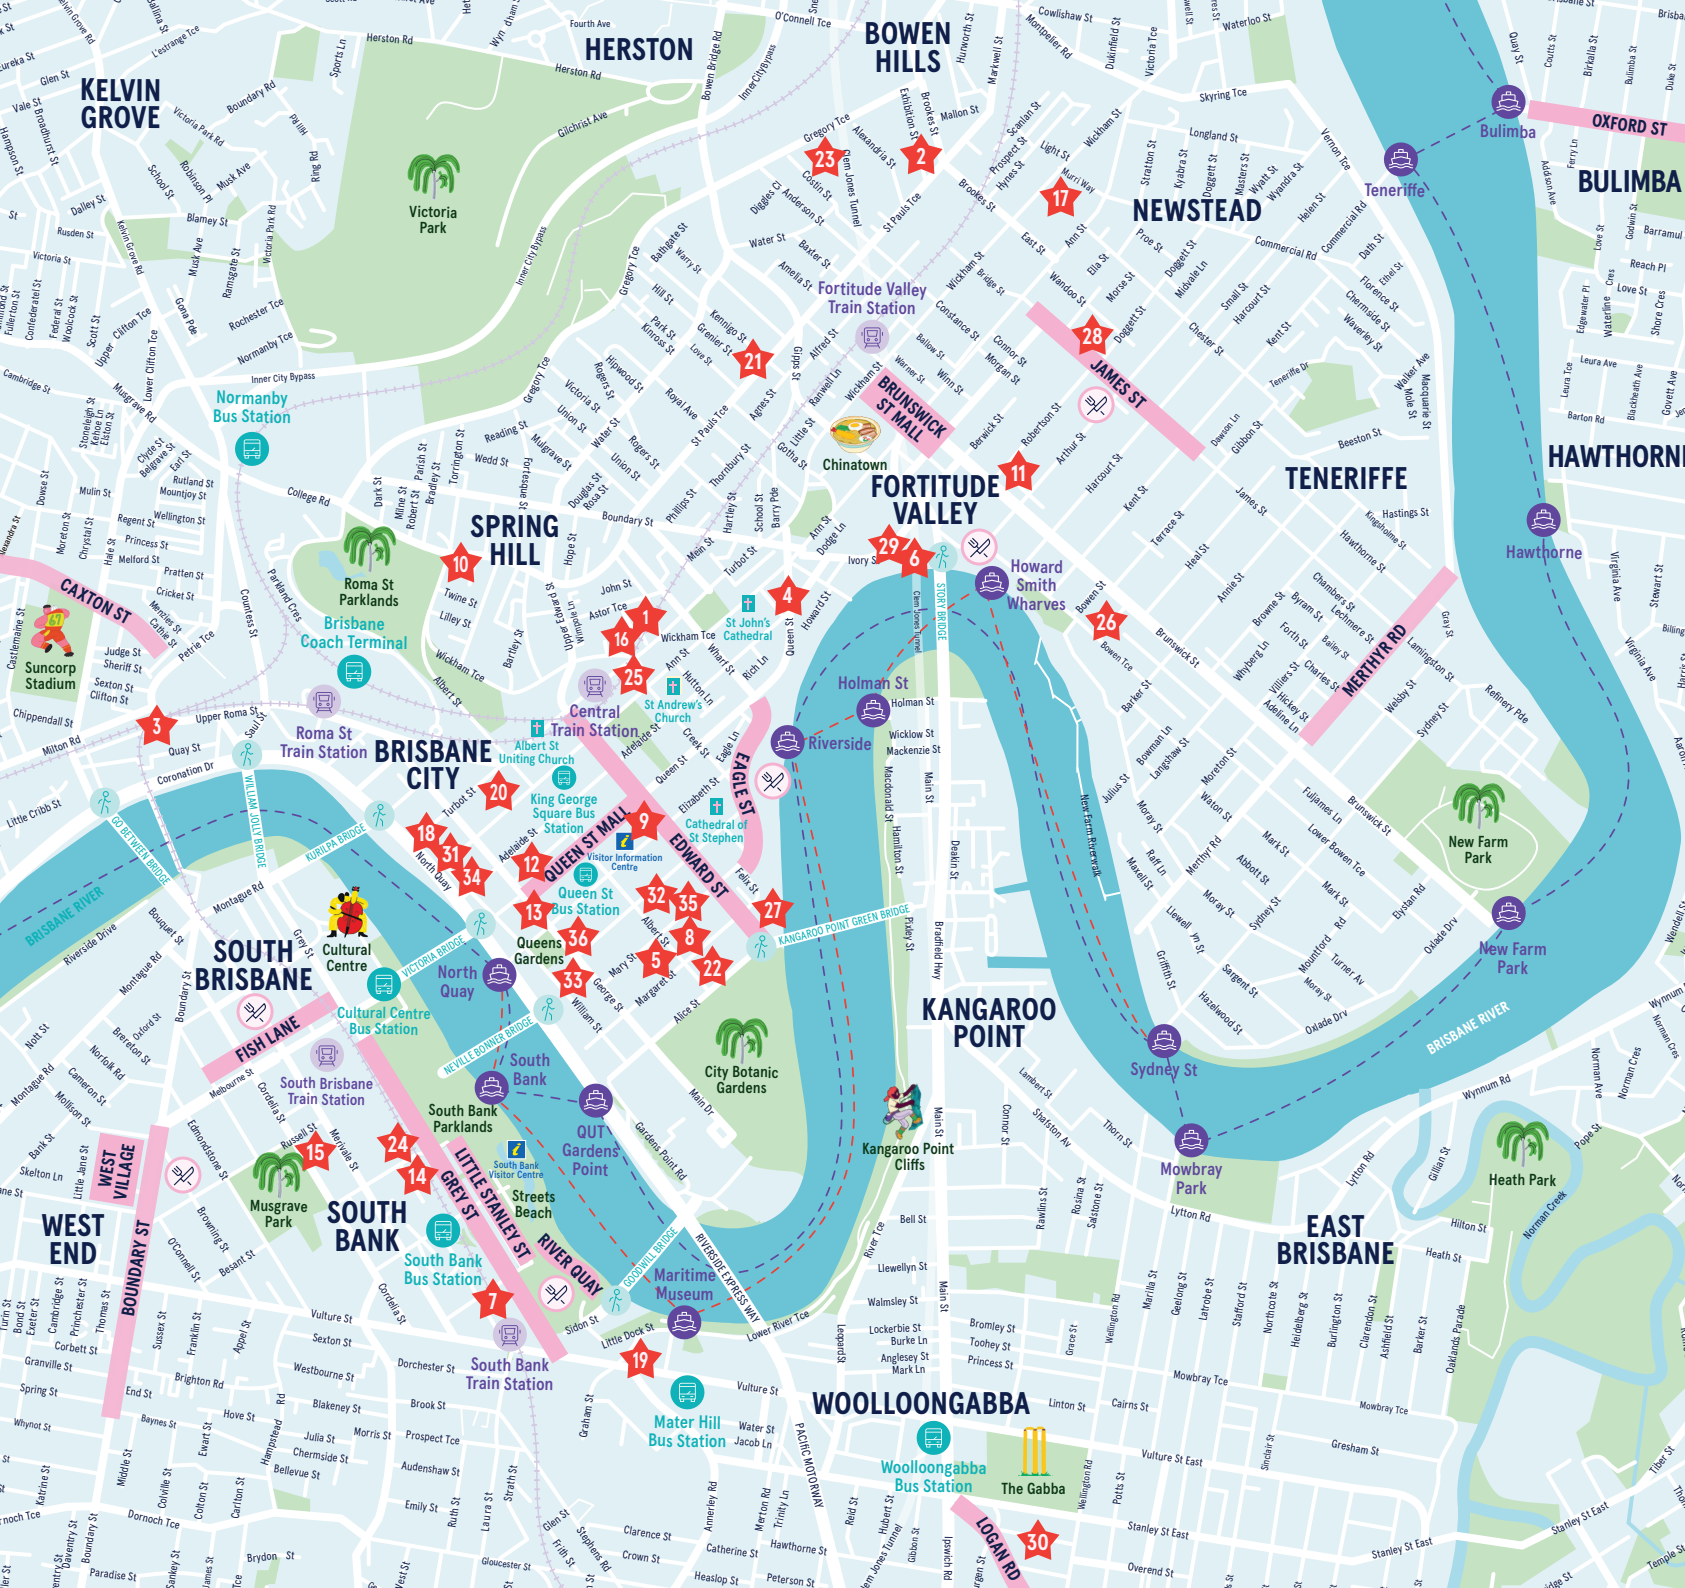

BRISBANE REGION MAP + HOTELS

HOTELS

- 1 AMORA HOTEL BRISBANE
- 2 BELISE APARTMENTS BRISBANE
- 3 BRISBANE CITY YHA
- 4 BRISBANE MARRIOTT HOTEL
- 5 CAPRI BY FRASER, BRISBANE
- 6 CRYSTALBROOK VINCENT
- 7 EMPORIUM HOTEL SOUTH BANK
- 8 FOUR POINTS BY SHERATON BRISBANE
- 9 HILTON BRISBANE
- 10 HOTEL GRAND CHANCELLOR BRISBANE
- 11 HOTEL X FORTITUDE VALLEY
- 12 HYATT REGENCY BRISBANE
- 13 IBIS STYLES BRISBANE
- 14 MANTRA SOUTH BANK
- 15 NOVOTEL BRISBANE SOUTH BANK
- 16 THE INCHCOLM BY OVOLO
- 17 OVOLO THE VALLEY
- 18 HOTEL INDIGO
- 19 COURTYARD BY MARRIOTT BRISBANE
- 20 PULLMAN MERCURE BRISBANE KING GEORGE SQUARE
- 21 KENNIGO HOTEL BRISBANE
- 22 ROYAL ON THE PARK HOTEL BRISBANE
- 23 RYDGES FORTITUDE VALLEY
- 24 RYDGES SOUTH BANK HOTEL
- 25 SOFITEL BRISBANE CENTRAL
- 26 SPICERS BALFOUR HOTEL
- 27 STAMFORD PLAZA BRISBANE
- 28 THE CALIE HOTEL
- 29 OAKWOOD HOTEL & APARTMENTS BRISBANE
- 30 THE GLEN HOTEL AND SUITES
- 31 VOCO BRISBANE CITY CENTRE
- 32 THE SEBEL
- 33 TREASURY CASINO & HOTEL
- 34 W BRISBANE
- 35 WESTIN BRISBANE
- 36 ADINA APARTMENT HOTEL BRISBANE